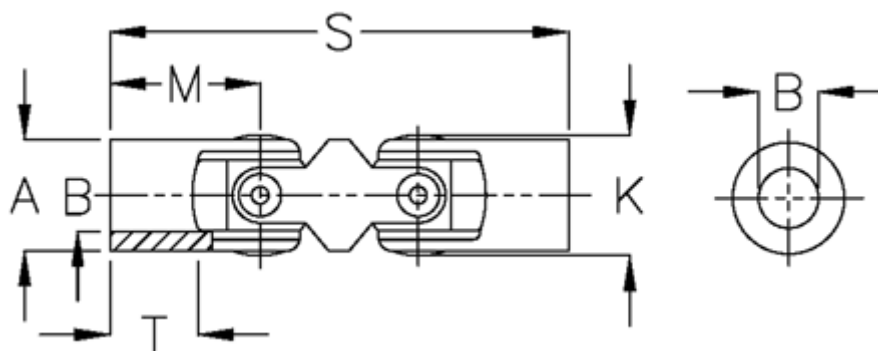

Data Sheet

Article number: 07740300

Description: Double cross joint w/slide bearing
0.740.300

Measures

A	= 40
B H7	= 25
K	= 42.0
M	= 54
MD max N m	= 160
s	= 156
T	= 32